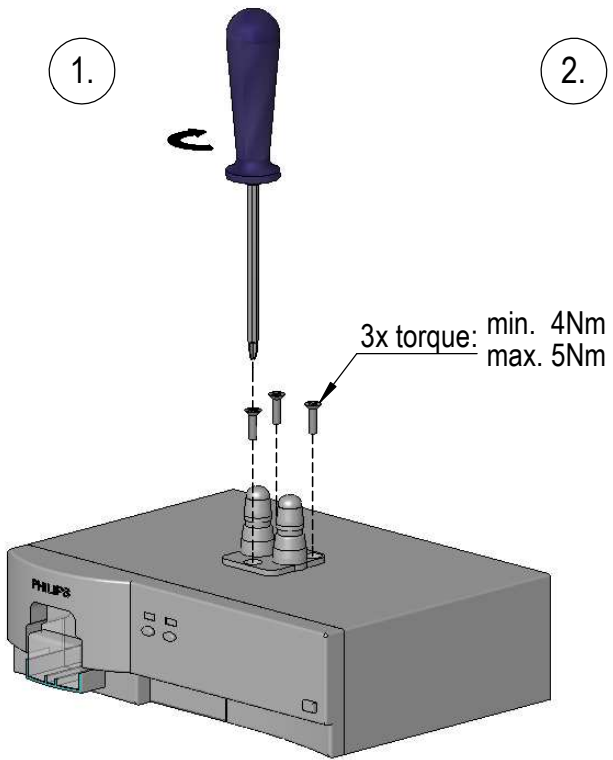

Philips G1 (M1013A) / G5 (M1019A):

ITD GmbH
Sportplatzstraße 3 - 84381 Johanniskirchen • Germany
Tel. +49-89-61 44 25-0 • Fax +49-89-61 44 25-20
sales@itd-cart.com • www.itd-cart.com

MA.0217.799
006/ 22.01.2014