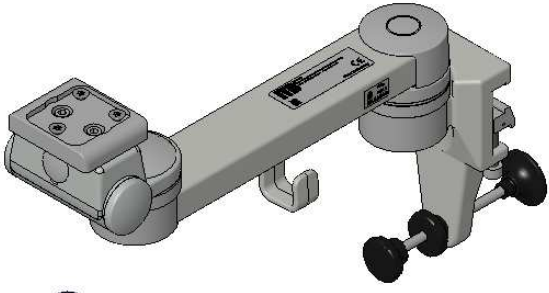

1.

2.

3.

4.

5.

ITD GmbH
Sportplatzstraße 3 - 84381 Johanniskirchen - Germany
Tel. +49-89-61 44 25-0 - Fax +49-89-61 44 25-20
sales@itd-cart.com - www.itd-cart.com

MA.0217.799
006/ 22.01.2014