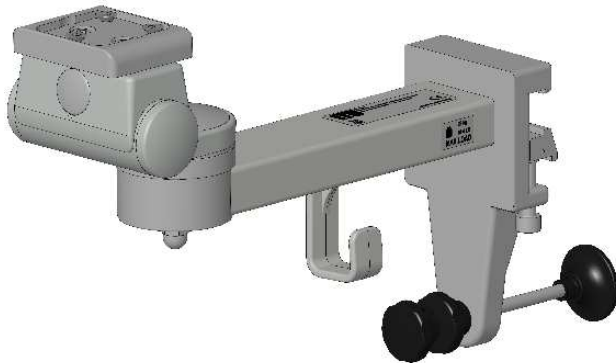

Assembly Instructions

for TS.6254.XXX

for TS.6255.XXX

for TS.6274.XXX

for TS.6275.XXX

all configurations compatible with:

- Philips-monitor MP20/30 (M8001A / M8002A)
- Philips-monitor MP40/50 (M8003A / M8004A)
- Philips-monitor MP60/70 (M8005A / M8007A)
- Philips G1/G5 (M1013A / M1019A) and monitor
- Philips-monitor MX400/450 (866060 / 866062)
- Philips-monitor MX500/550 (866064 / 866066)
- Philips-monitor MX600/700 (865242 / 865241)
- Philips-monitor MX800 (865240)