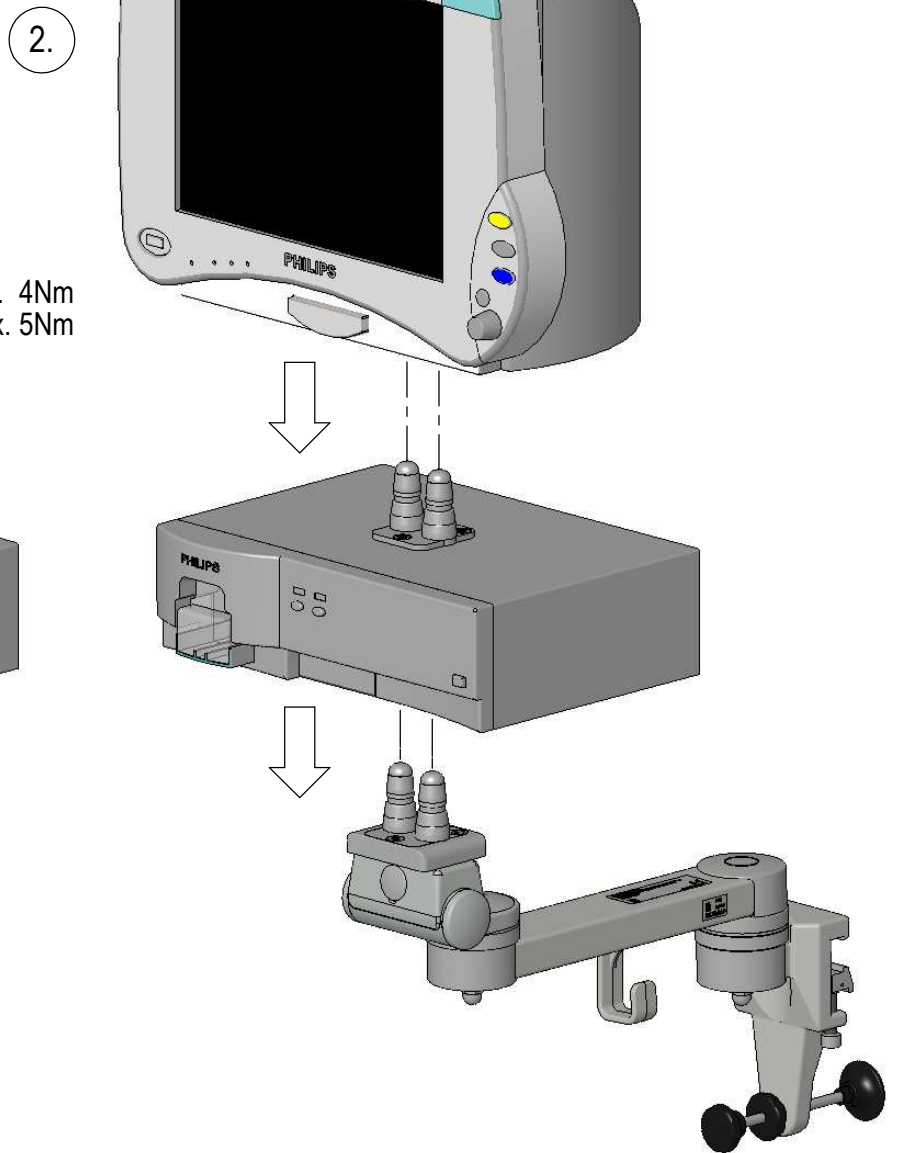

Philips G1 (M1013A) / G5 (M1019A):

ITD GmbH
Sportplatzstraße 3 - 84381 Johanniskirchen • Germany
Tel. +49-89-61 44 25-0 • Fax +49-89-61 44 25-20
sales@itd-cart.com • www.itd-cart.com

MA.0217.799
006/ 22.01.2014