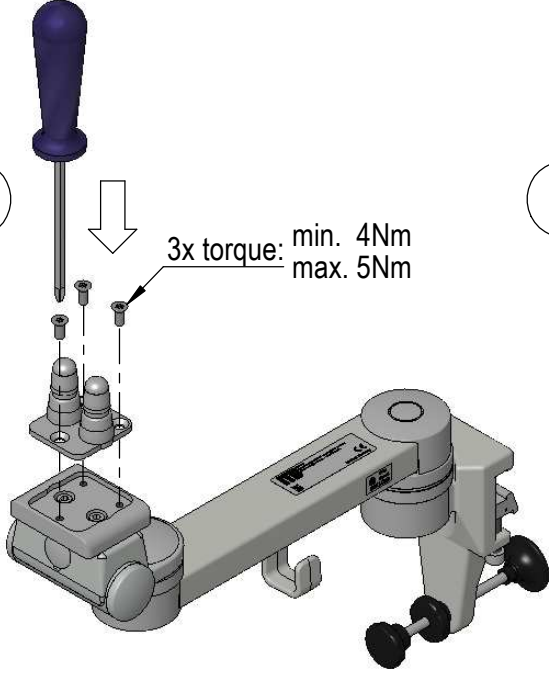

1.

2.

3.

4.

5.

ITD GmbH
Sportplatzstraße 3 - 84381 Johanniskirchen - Germany
Tel. +49-89-61 44 25-0 - Fax +49-89-61 44 25-20
sales@itd-cart.com - www.itd-cart.com

MA.0217.799
006/ 22.01.2014