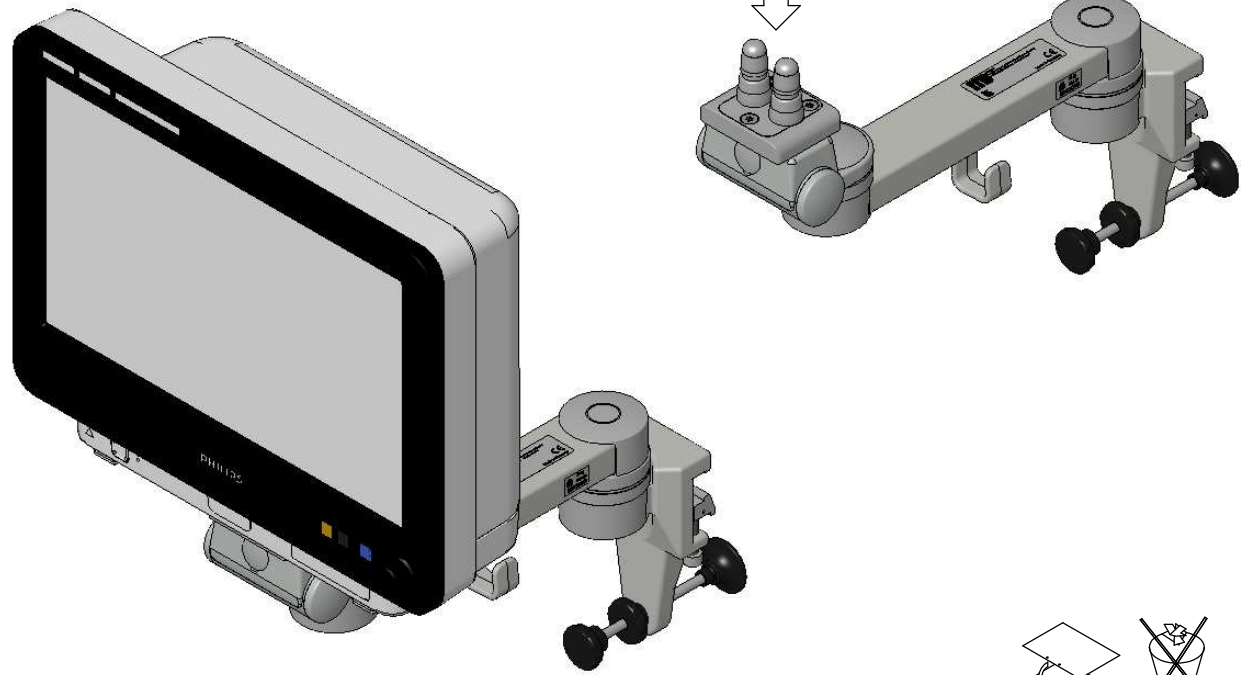

1.

2.

3.

4.

5.

ITD GmbH
Sportplatzstraße 3 - 84381 Johanniskirchen - Germany
Tel. +49-89-61 44 25-0 - Fax +49-89-61 44 25-20
sales@itd-cart.com - www.itd-cart.com

MA.0217.799
006/ 22.01.2014