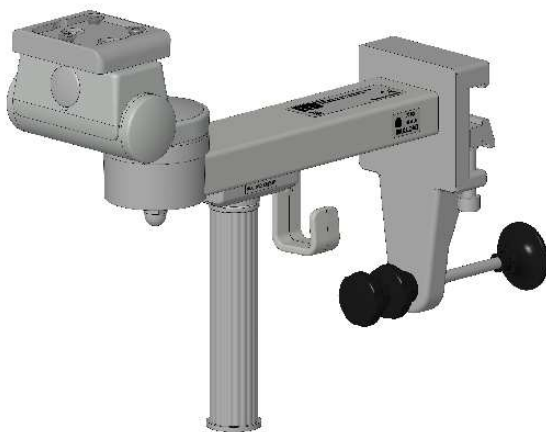

Assembly Instructions

for TS.6254.XXX

for TS.6255.XXX

for TS.6274.XXX

for TS.6275.XXX

all configurations compatible with:

- Philips-monitor MP20/30 (M8001A / M8002A)
- Philips-monitor MP40/50 (M8003A / M8004A)
- Philips-monitor MP60/70 (M8005A / M8007A)
- Philips G1/G5 (M1013A / M1019A) and monitor
- Philips-monitor MX400/450 (866060 / 866062)
- Philips-monitor MX500/550 (866064 / 866066)
- Philips-monitor MX600/700 (865242 / 865241)
- Philips-monitor MX800 (865240)