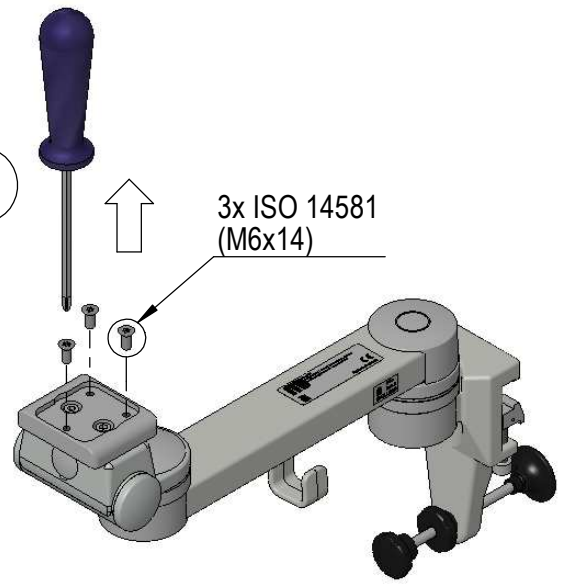

1.

2.

3.

4.

5.

ITD GmbH
Sportplatzstraße 3 - 84381 Johanniskirchen - Germany
Tel. +49-89-61 44 25-0 - Fax +49-89-61 44 25-20
sales@itd-cart.com - www.itd-cart.com

MA.0217.799
006/ 22.01.2014