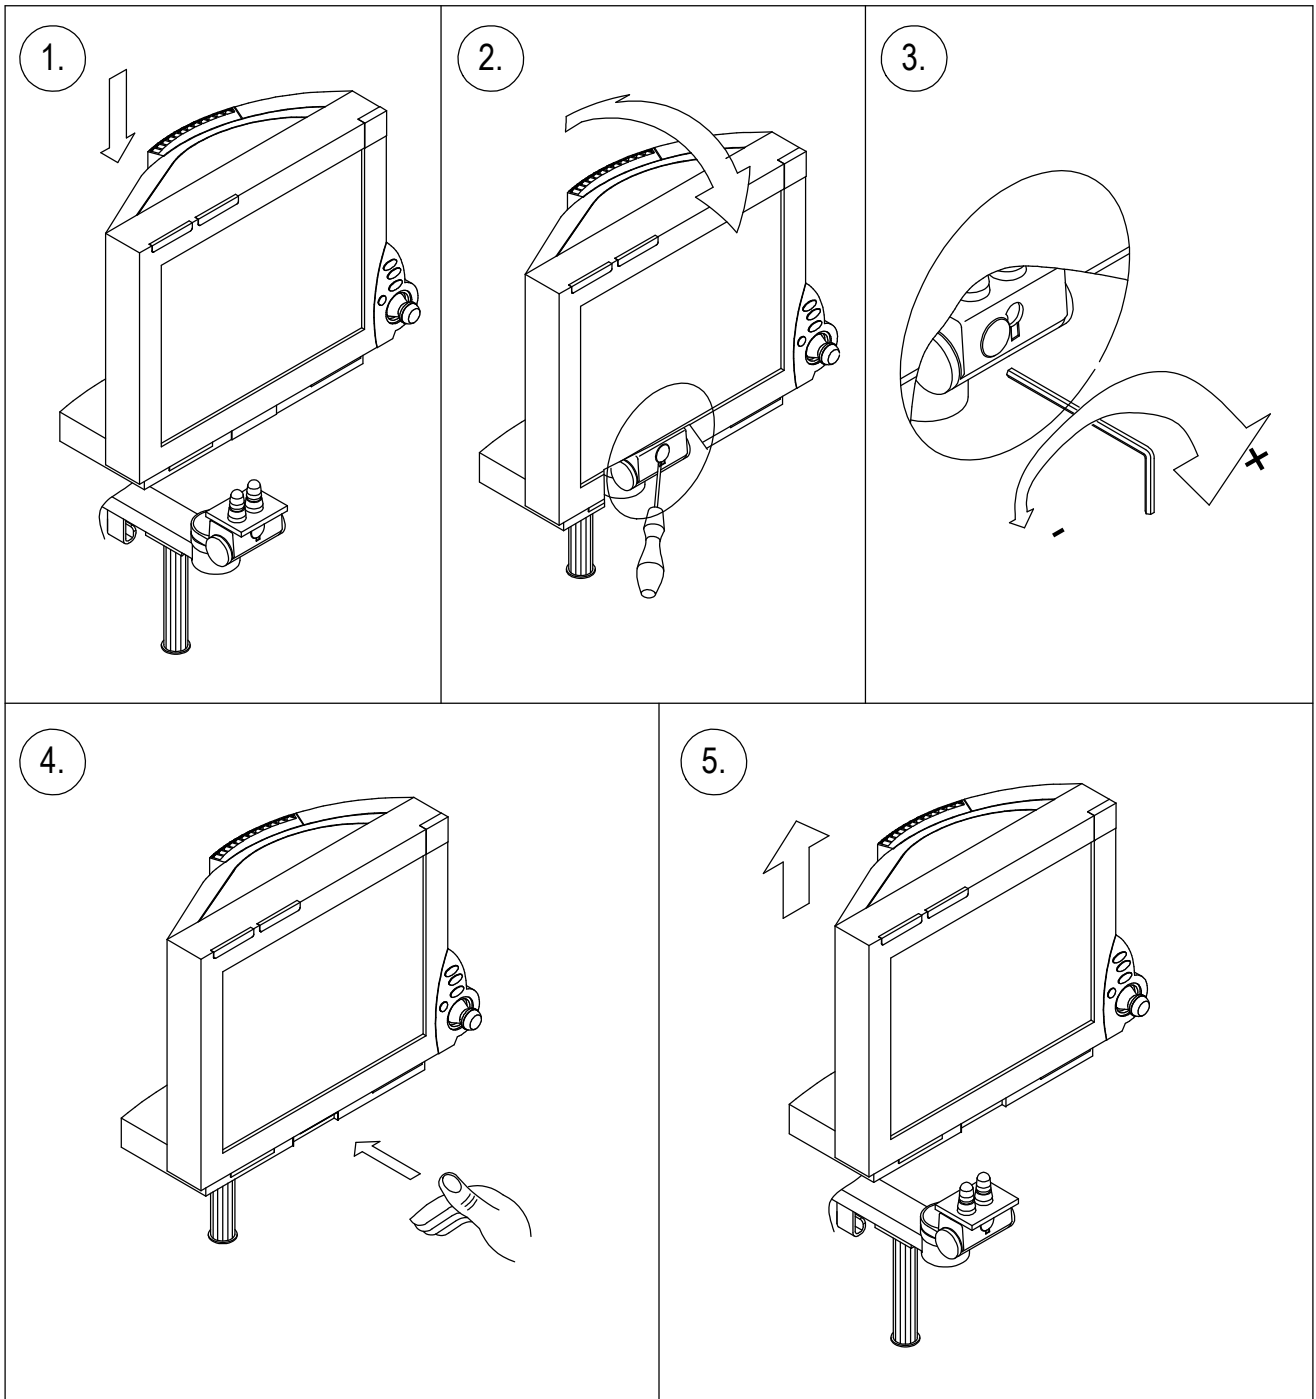

ITD GmbH
Sportplatzstraße 3 - 84381 Johanniskirchen • Germany
Tel. +49-89-61 44 25-0 • Fax +49-89-61 44 25-20
sales@itd-cart.com • www.itd-cart.com

MA.0217.799
006/ 22.01.2014