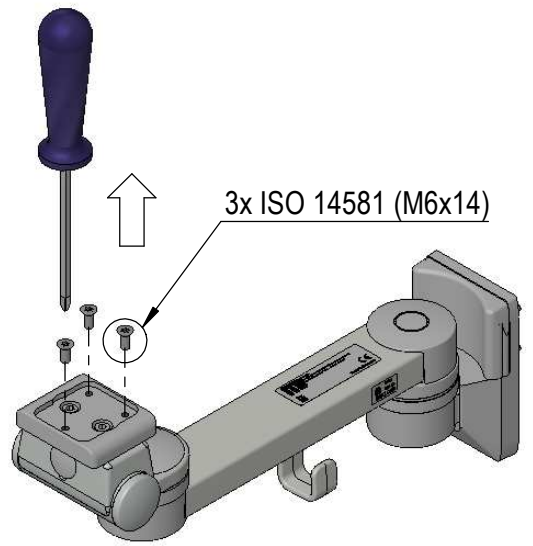

1.

2.

3.

4.

5.

ITD GmbH
Sportplatzstraße 3 - 84381 Johanniskirchen - Germany
Tel. +49-89-61 44 25-0 - Fax +49-89-61 44 25-20
sales@itd-cart.com - www.itd-cart.com

MA.0215.799
004/ 30.07.2013