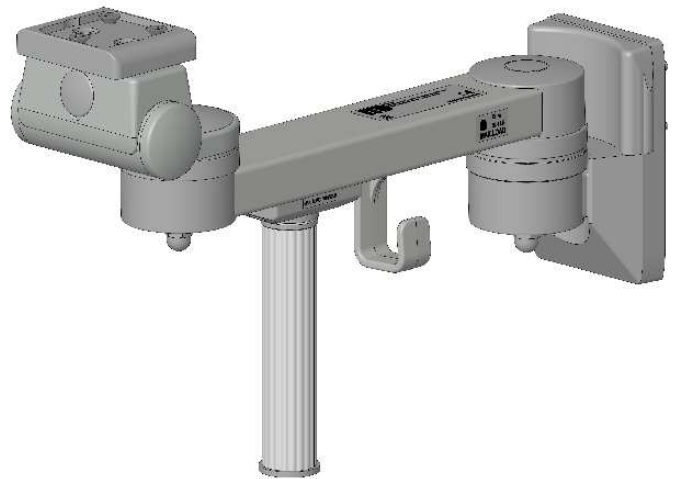

Assembly Instructions

for TS.6250.XXX

for TS.6251.XXX

for TS.6270.XXX

for TS.6271.XXX

all configurations compatible with:

- Philips-monitor MP20/30 (M8001A / M8002A)
- Philips-monitor MP40/50 (M8003A / M8004A)
- Philips-monitor MP60/70 (M8005A / M8007A)
- Philips G1/G5 (M1013A / M1019A) and monitor
- Philips-monitor MX400/450 (866060 / 866062)
- Philips-monitor MX600/700 (865242 / 865241)
- Philips-monitor MX800 (865240)