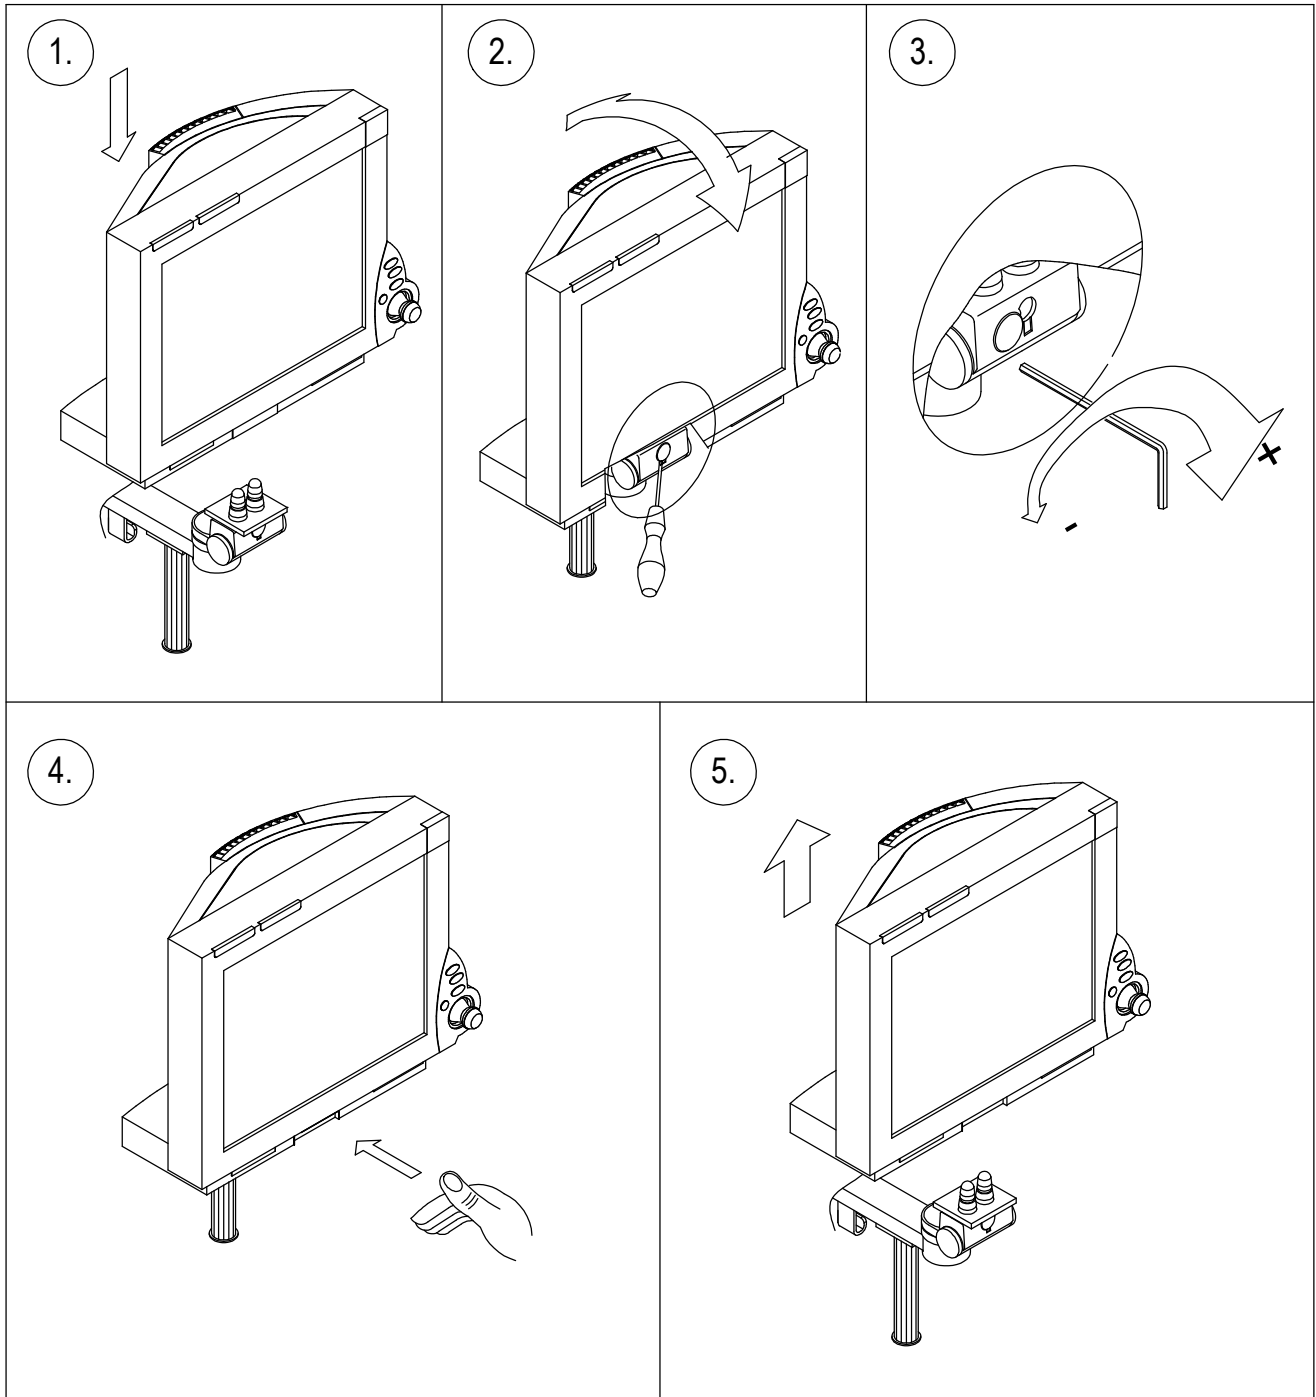

ITD GmbH
Sportplatzstraße 3 - 84381 Johanniskirchen • Germany
Tel. +49-89-61 44 25-0 • Fax +49-89-61 44 25-20
sales@itd-cart.com • www.itd-cart.com

MA.0215.799
004/ 30.07.2013