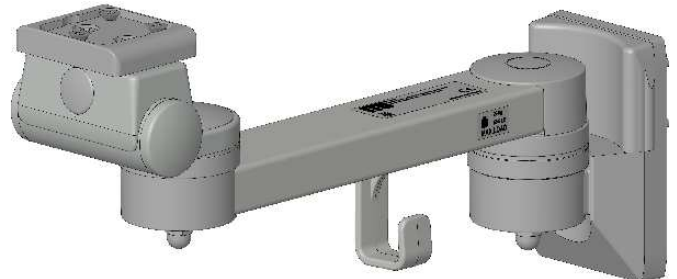

Assembly Instructions

for TS.6250.XXX

for TS.6251.XXX

for TS.6270.XXX

for TS.6271.XXX

all configurations compatible with:

- Philips-monitor MP20/30 (M8001A / M8002A)
- Philips-monitor MP40/50 (M8003A / M8004A)
- Philips-monitor MP60/70 (M8005A / M8007A)
- Philips G1/G5 (M1013A / M1019A) and monitor
- Philips-monitor MX400/450 (866060 / 866062)
- Philips-monitor MX600/700 (865242 / 865241)
- Philips-monitor MX800 (865240)