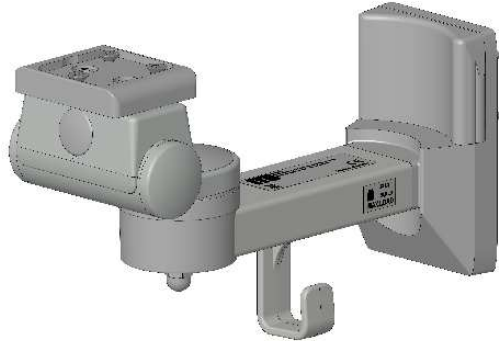

Assembly Instructions

for TS.6250.XXX

for TS.6251.XXX

for TS.6270.XXX

for TS.6271.XXX

all configurations compatible with:

- Philips-monitor MP20/30 (M8001A / M8002A)
- Philips-monitor MP40/50 (M8003A / M8004A)
- Philips-monitor MP60/70 (M8005A / M8007A)
- Philips G1/G5 (M1013A / M1019A) and monitor
- Philips-monitor MX400/450 (866060 / 866062)
- Philips-monitor MX600/700 (865242 / 865241)
- Philips-monitor MX800 (865240)