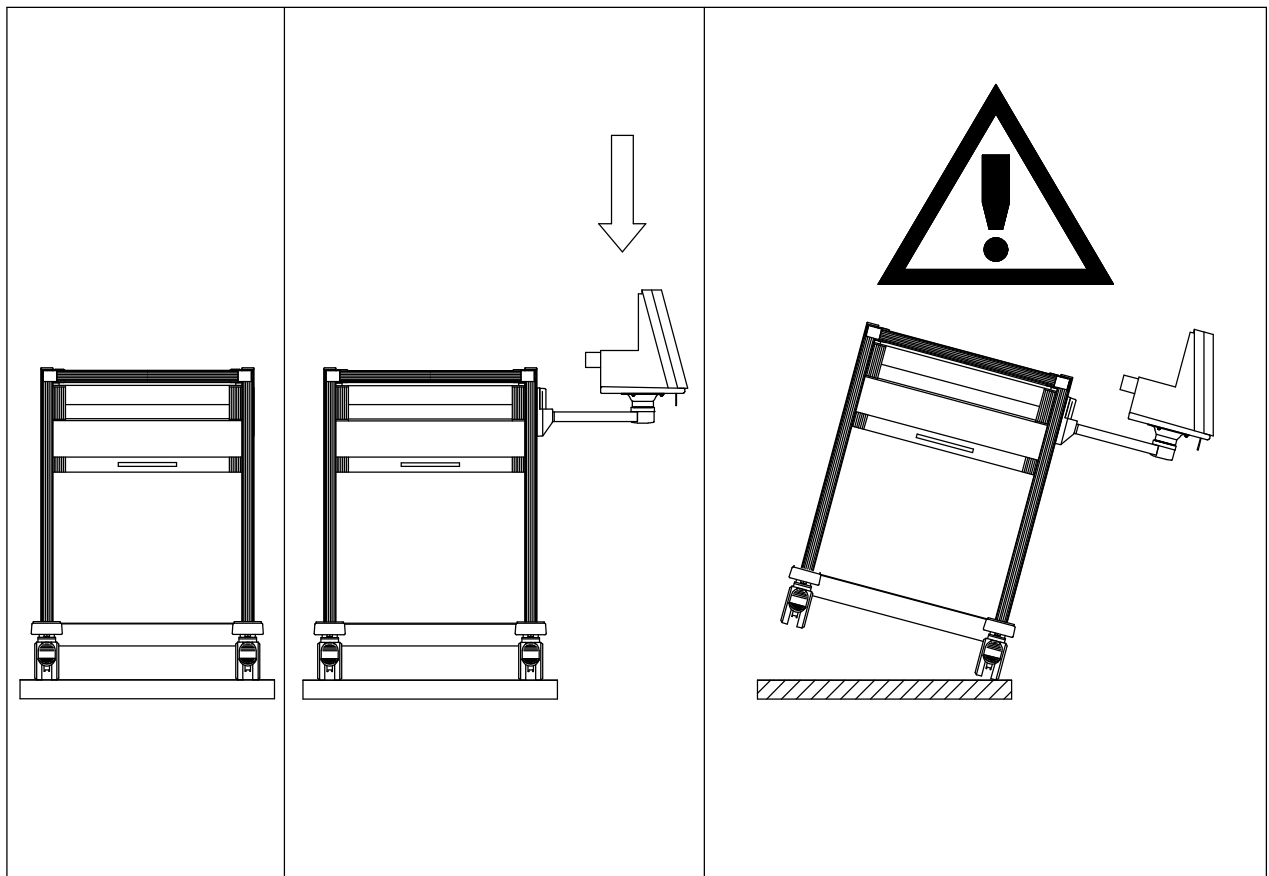

ITD GmbH
Sportplatzstraße 3 · 84381 Johanniskirchen · Germany
Tel. +49-89-61 44 25-0 · Fax +49-89-61 44 25-20
sales@itd-cart.com · www.itd-cart.com

MA.0215.799
004/ 30.07.2013