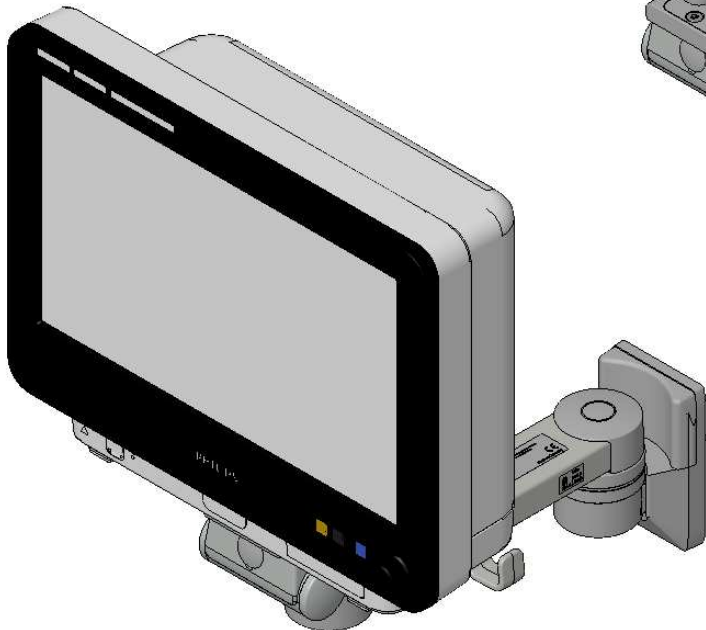

1.

2.

3.

4.

5.

ITD GmbH
Sportplatzstraße 3 - 84381 Johanniskirchen - Germany
Tel. +49-89-61 44 25-0 - Fax +49-89-61 44 25-20
sales@itd-cart.com - www.itd-cart.com

MA.0215.799
004/ 30.07.2013