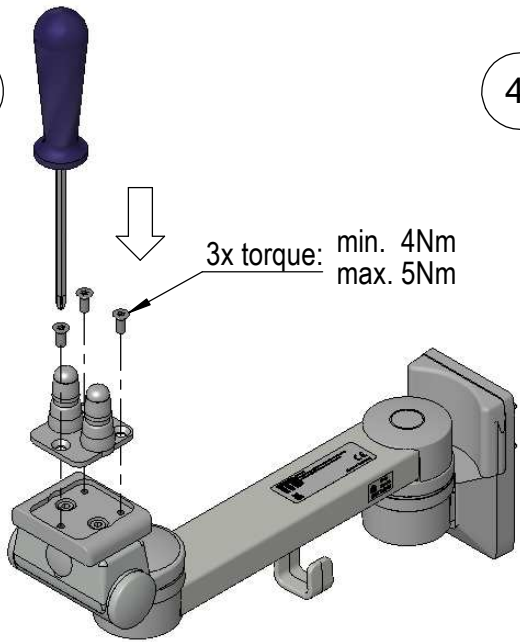

1.

2.

3.

4.

5.

ITD GmbH
Sportplatzstraße 3 - 84381 Johanniskirchen - Germany
Tel. +49-89-61 44 25-0 - Fax +49-89-61 44 25-20
sales@itd-cart.com - www.itd-cart.com

MA.0215.799
004/ 30.07.2013