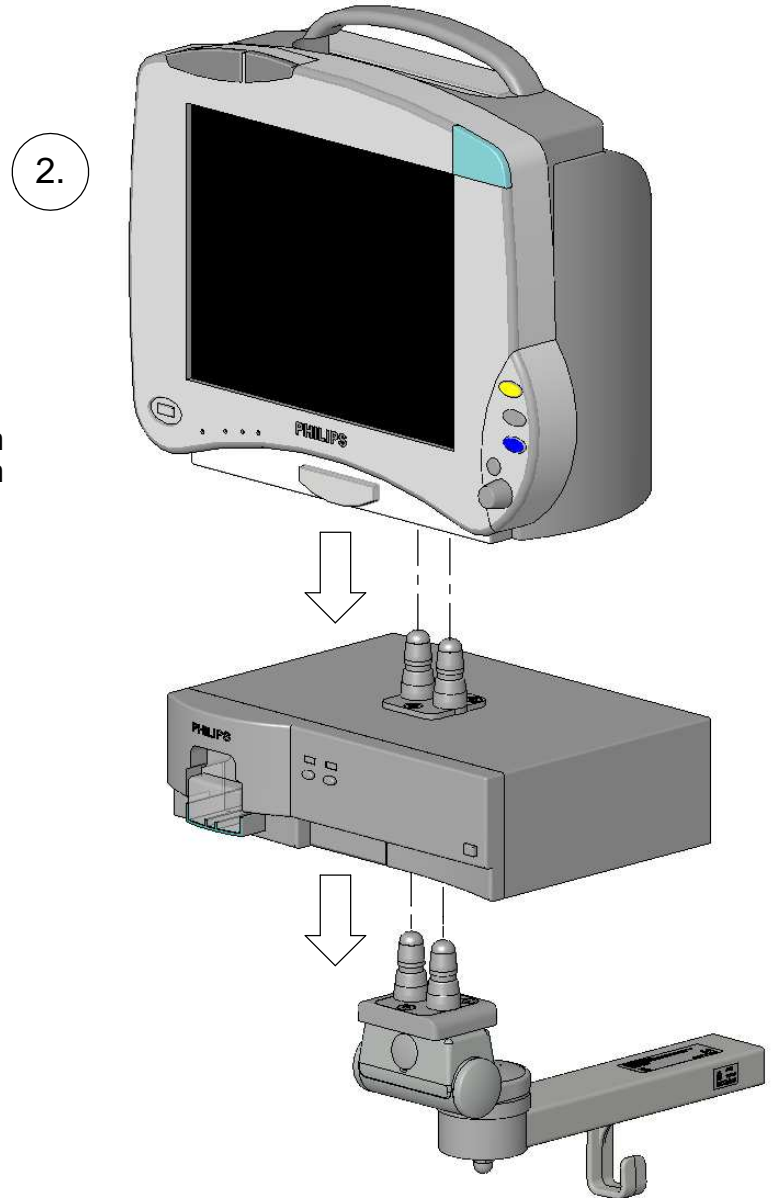

Philips G1 (M1013A) / G5 (M1019A):

ITD GmbH
Sportplatzstraße 3 - 84381 Johanniskirchen • Germany
Tel. +49-89-61 44 25-0 • Fax +49-89-61 44 25-20
sales@itd-cart.com • www.itd-cart.com

MA.0215.799
004/ 30.07.2013