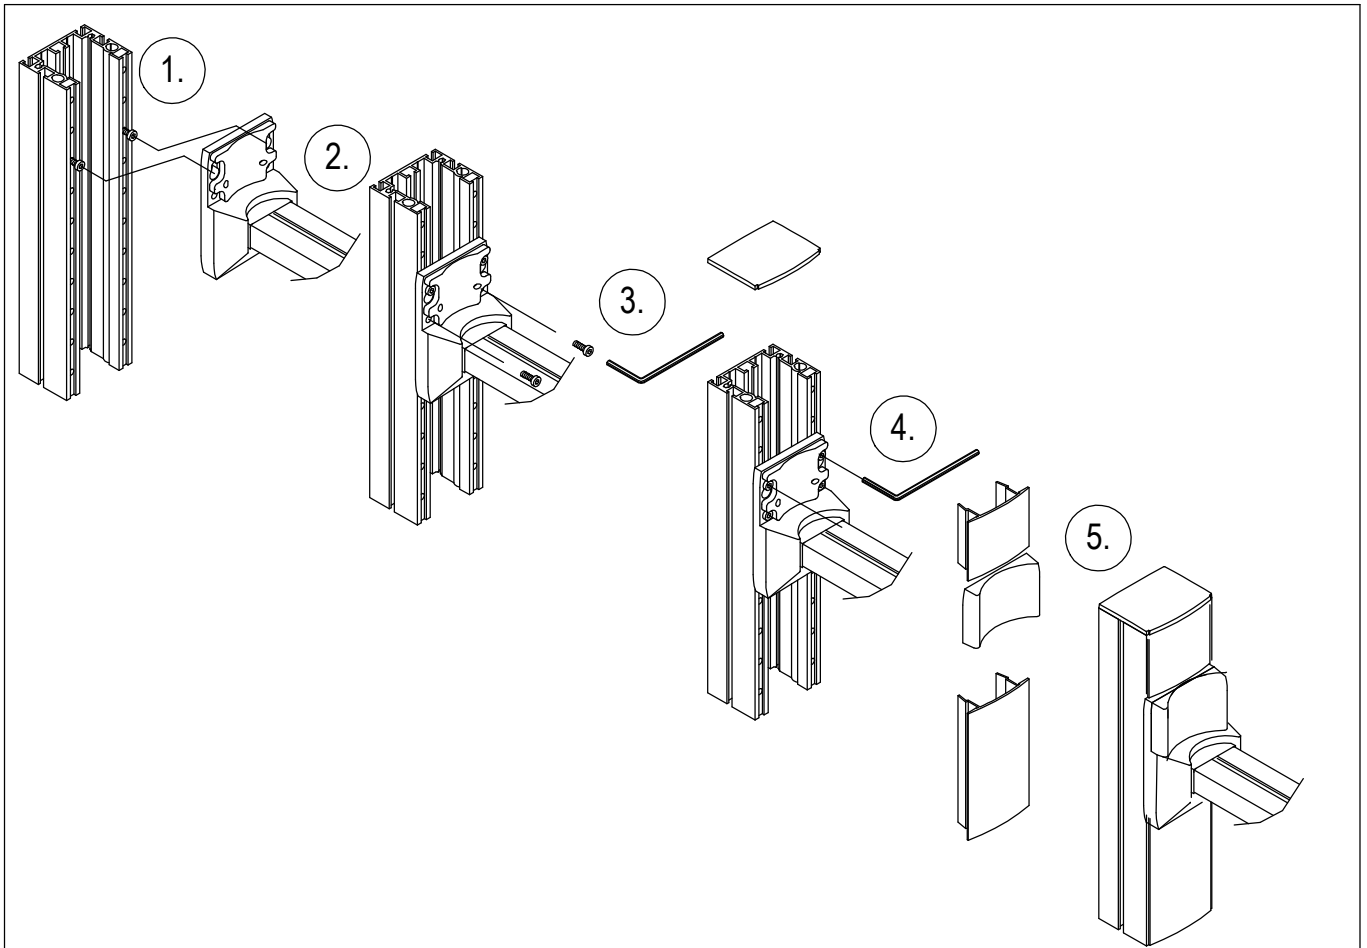

ITD GmbH
Sportplatzstraße 3 · 84381 Johanniskirchen · Germany
Tel. +49-89-61 44 25-0 · Fax +49-89-61 44 25-20
sales@itd-cart.com · www.itd-cart.com

MA.0215.799
004/ 30.07.2013