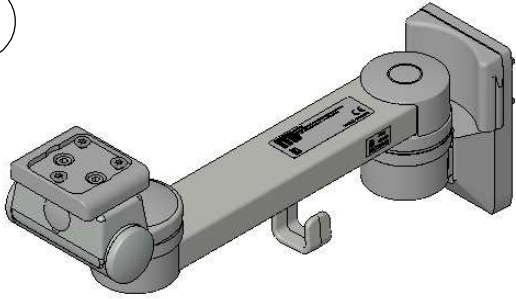

1.

2.

3.

4.

5.

ITD GmbH
Sportplatzstraße 3 - 84381 Johanniskirchen - Germany
Tel. +49-89-61 44 25-0 - Fax +49-89-61 44 25-20
sales@itd-cart.com - www.itd-cart.com

MA.0215.799
004/ 30.07.2013