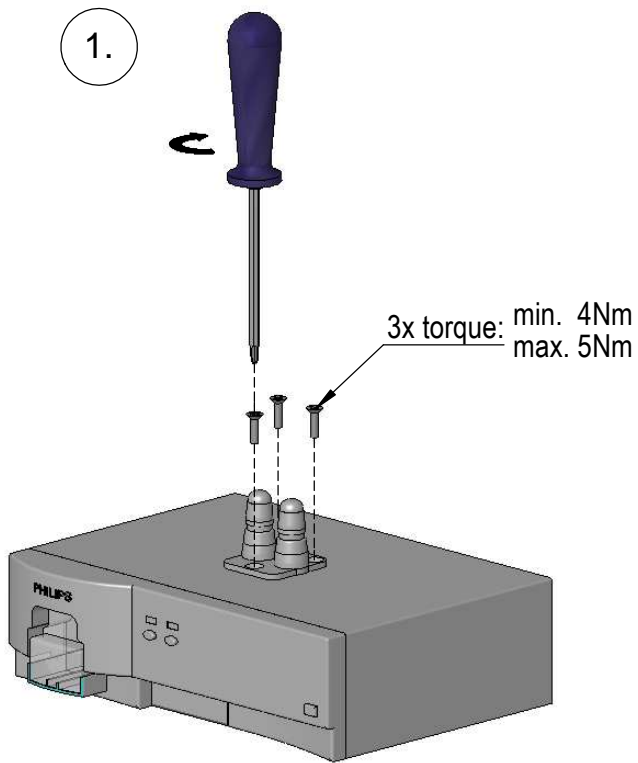

Philips G1 (M1013A) / G5 (M1019A):

ITD GmbH
Sportplatzstraße 3 - 84381 Johanniskirchen • Germany
Tel. +49-89-61 44 25-0 • Fax +49-89-61 44 25-20
sales@itd-cart.com • www.itd-cart.com

MA.0215.799
004/ 30.07.2013