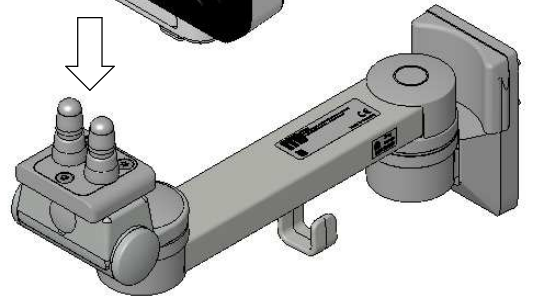

1.

2.

3.

4.

5.

ITD GmbH
Sportplatzstraße 3 - 84381 Johanniskirchen - Germany
Tel. +49-89-61 44 25-0 - Fax +49-89-61 44 25-20
sales@itd-cart.com - www.itd-cart.com

MA.0215.799
004/ 30.07.2013