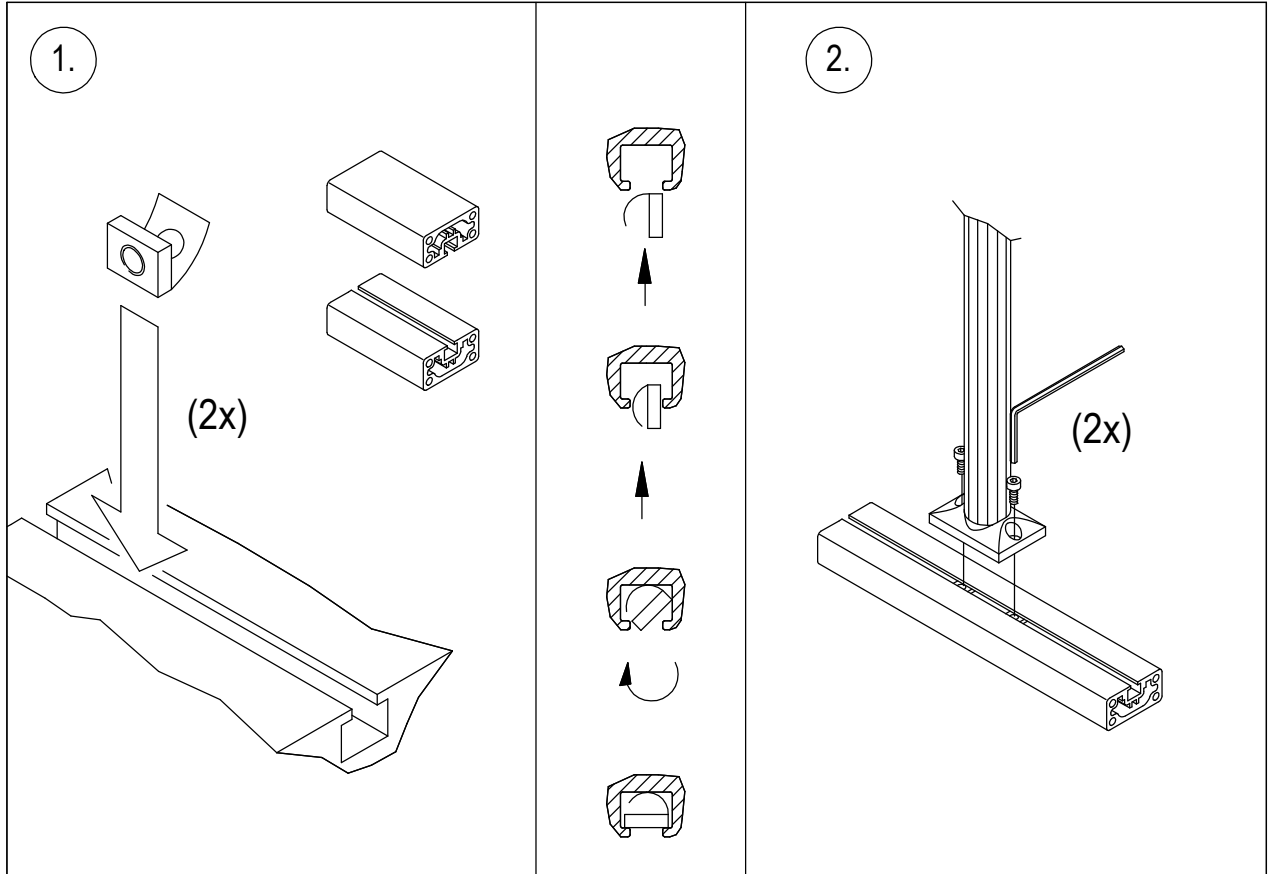

ITD GmbH
Sportplatzstraße 3 - 84381 Johanniskirchen • Germany
Tel. +49-89-61 44 25-0 • Fax +49-89-61 44 25-20
sales@itd-cart.com • www.itd-cart.com

MA.0215.799
004/ 30.07.2013