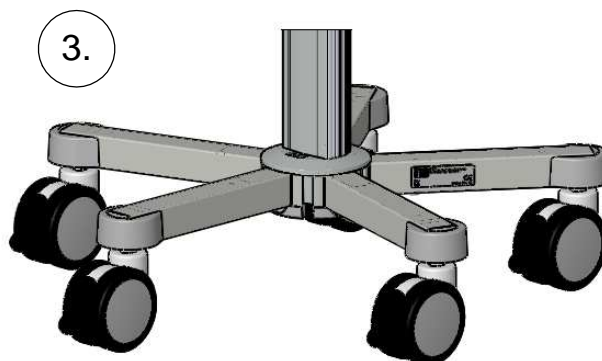

ITD GmbH
Sportplatzstraße 3 - 84381 Johanniskirchen - Germany
Tel. +49-89-61 44 25-0 - Fax +49-89-61 44 25-20
sales@itd-cart.com - www.itd-cart.com

MA.0095.799
002/ 30.07.2013