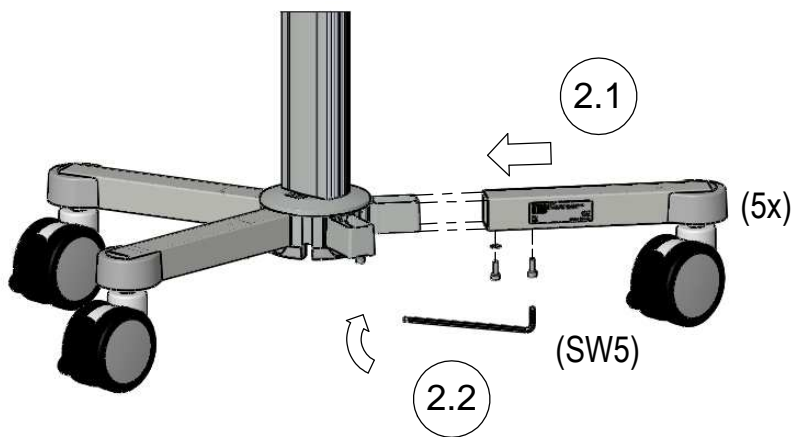

ITD GmbH
Sportplatzstraße 3 - 84381 Johanniskirchen - Germany
Tel. +49-89-61 44 25-0 - Fax +49-89-61 44 25-20
sales@itd-cart.com - www.itd-cart.com

MA.0095.799
002/ 30.07.2013