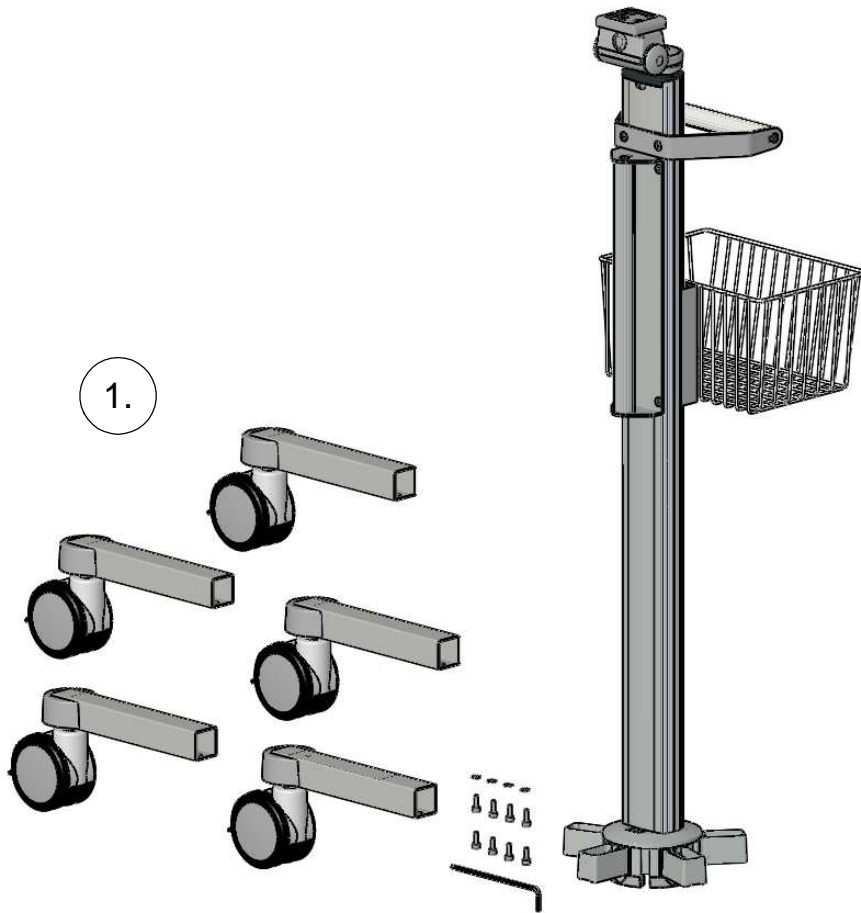

ITD GmbH
Sportplatzstraße 3 - 84381 Johanniskirchen - Germany
Tel. +49-89-61 44 25-0 - Fax +49-89-61 44 25-20
sales@itd-cart.com - www.itd-cart.com

MA.0095.799
002/ 30.07.2013