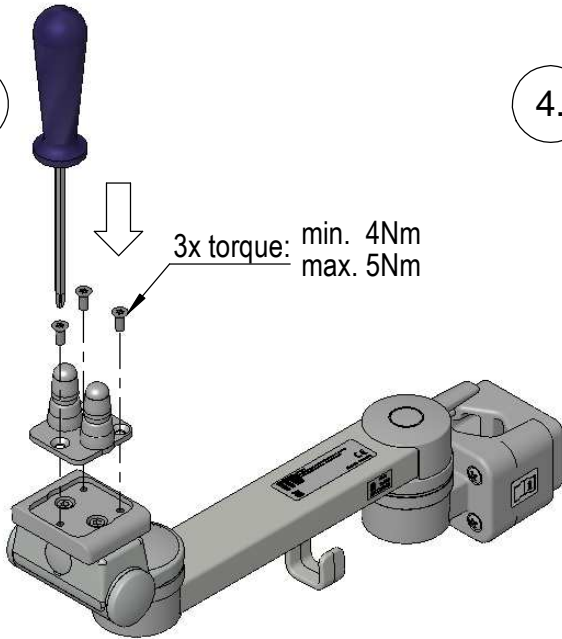

1.

2.

3.

4.

5.

ITD GmbH
Sportplatzstraße 3 - 84381 Johanniskirchen - Germany
Tel. +49-89-61 44 25-0 - Fax +49-89-61 44 25-20
sales@itd-cart.com - www.itd-cart.com

MA.0214.799
006/ 22.01.2014