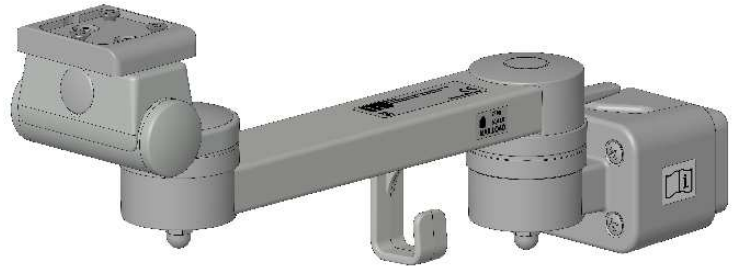

# Assembly Instructions

for TS.6248.XXX

for TS.6249.XXX

for TS.6268.XXX

for TS.6269.XXX

all configurations compatible with:

- Philips-monitor MP20/30 (M8001A / M8002A)
- Philips-monitor MP40/50 (M8003A / M8004A)
- Philips-monitor MP60/70 (M8005A / M8007A)
- Philips G1/G5 (M1013A / M1019A) and monitor
- Philips-monitor MX400/450 (866060 / 866062)
- Philips-monitor MX500/550 (866064 / 866066)
- Philips-monitor MX600/700 (865242 / 865241)
- Philips-monitor MX800 (865240)