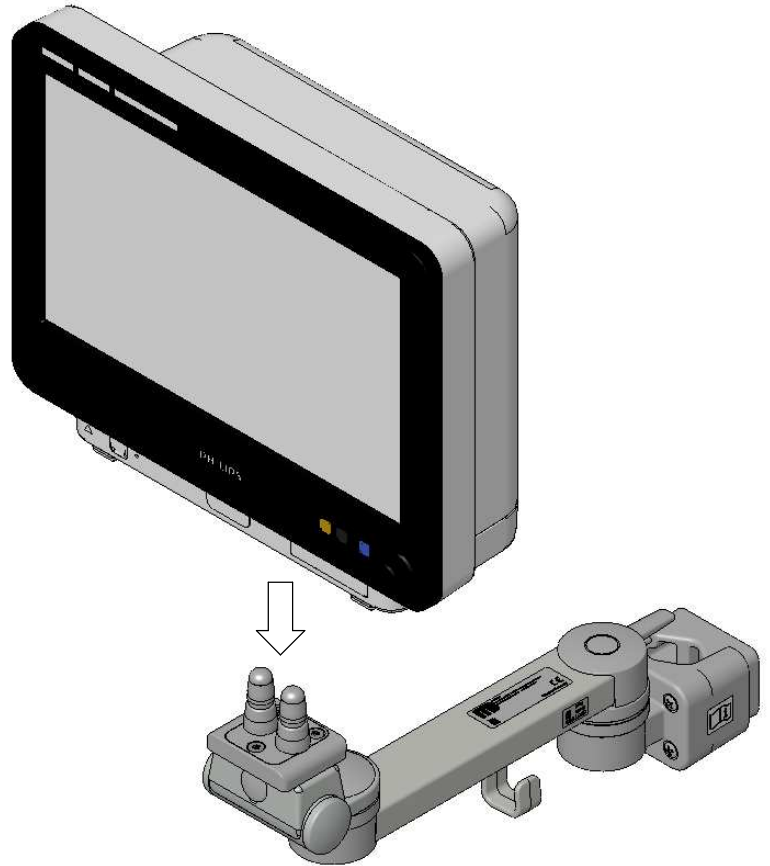

1.

2.

3.

4.

5.

ITD GmbH
Sportplatzstraße 3 - 84381 Johanniskirchen - Germany
Tel. +49-89-61 44 25-0 - Fax +49-89-61 44 25-20
sales@itd-cart.com - www.itd-cart.com

MA.0214.799
006/ 22.01.2014