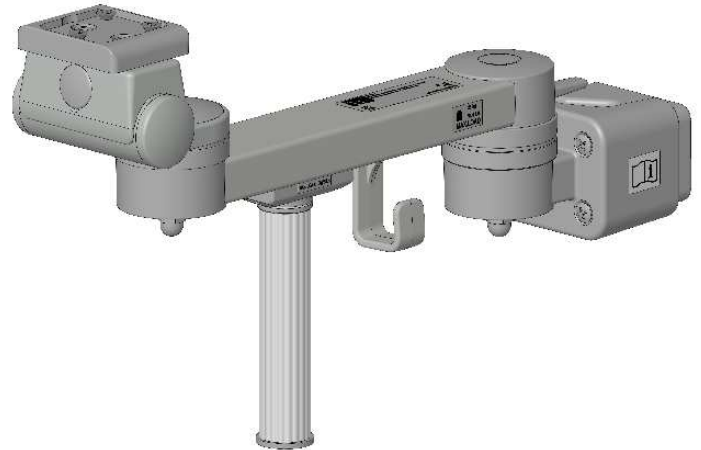

# Assembly Instructions

for TS.6248.XXX

for TS.6249.XXX

for TS.6268.XXX

for TS.6269.XXX

all configurations compatible with:

- Philips-monitor MP20/30 (M8001A / M8002A)
- Philips-monitor MP40/50 (M8003A / M8004A)
- Philips-monitor MP60/70 (M8005A / M8007A)
- Philips G1/G5 (M1013A / M1019A) and monitor
- Philips-monitor MX400/450 (866060 / 866062)
- Philips-monitor MX500/550 (866064 / 866066)
- Philips-monitor MX600/700 (865242 / 865241)
- Philips-monitor MX800 (865240)