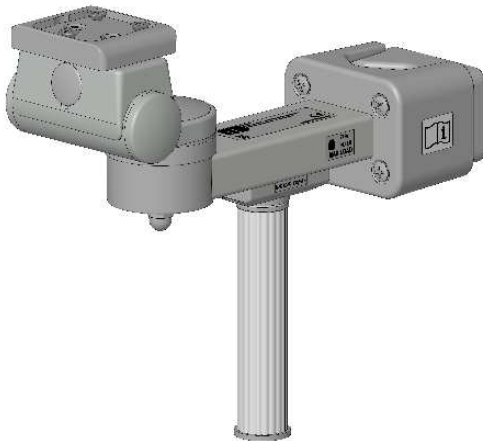

# Assembly Instructions

for TS.6248.XXX

for TS.6249.XXX

for TS.6268.XXX

for TS.6269.XXX

all configurations compatible with:

- Philips-monitor MP20/30 (M8001A / M8002A)
- Philips-monitor MP40/50 (M8003A / M8004A)
- Philips-monitor MP60/70 (M8005A / M8007A)
- Philips G1/G5 (M1013A / M1019A) and monitor
- Philips-monitor MX400/450 (866060 / 866062)
- Philips-monitor MX500/550 (866064 / 866066)
- Philips-monitor MX600/700 (865242 / 865241)
- Philips-monitor MX800 (865240)