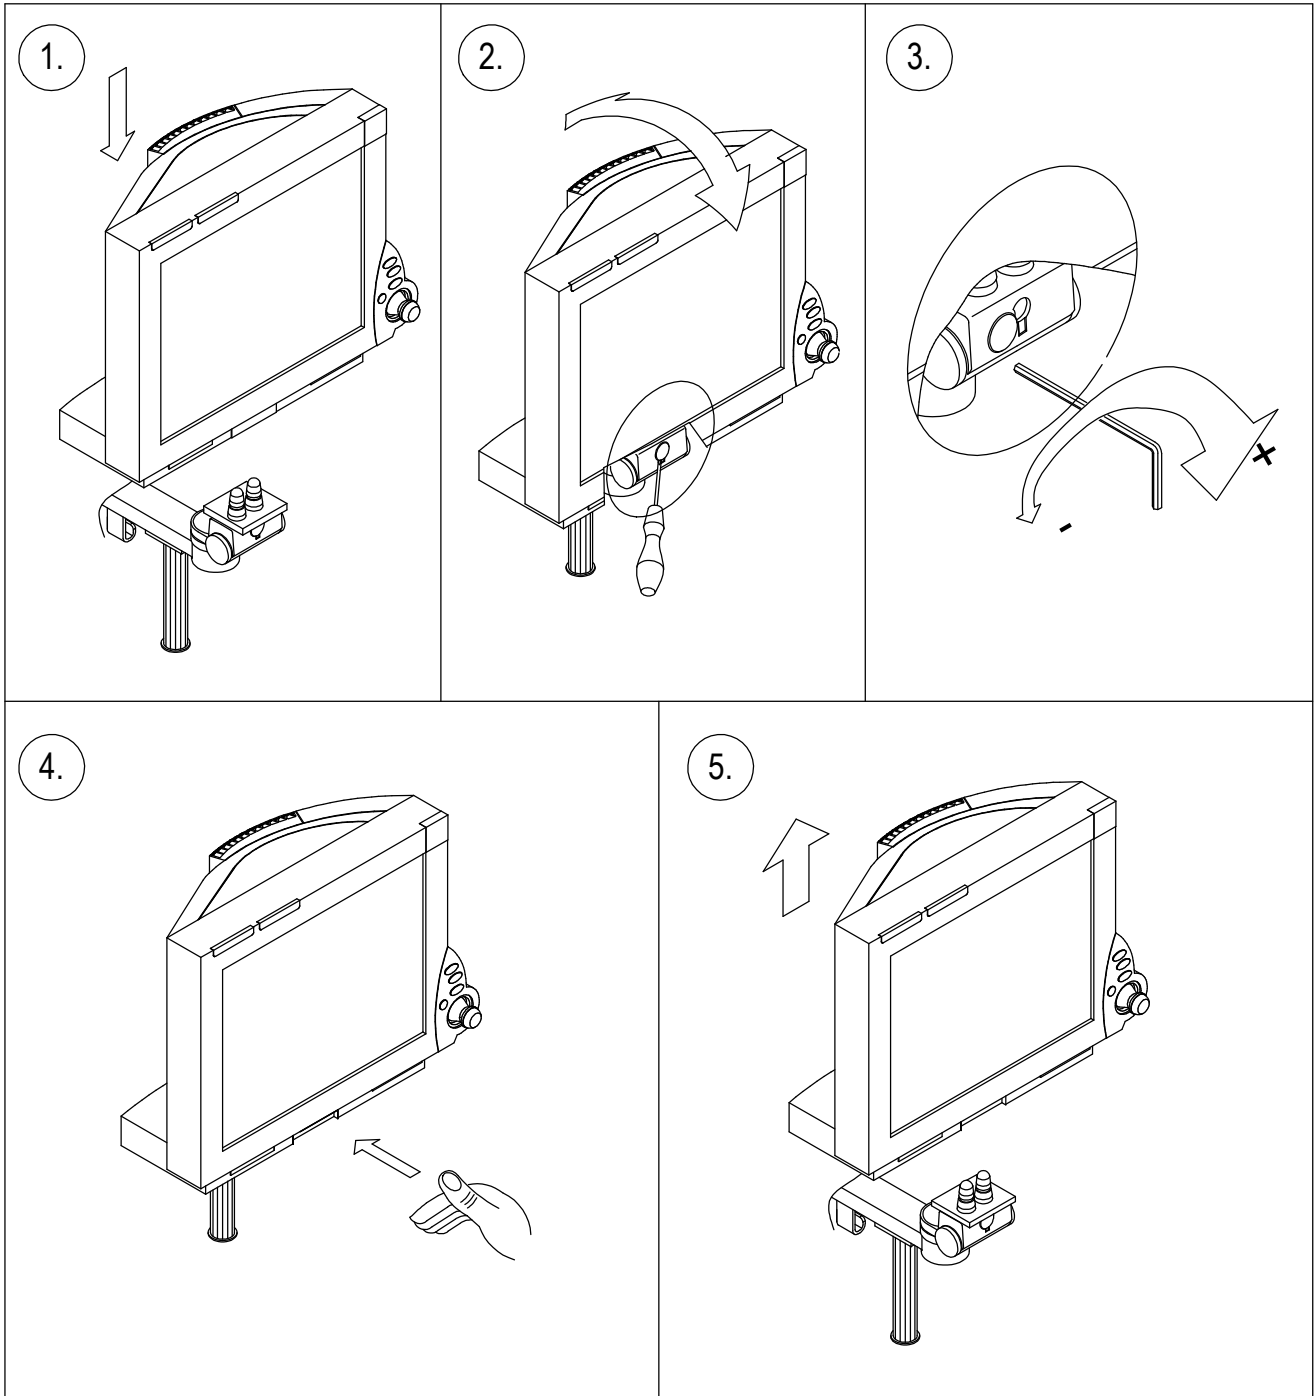

ITD GmbH
Sportplatzstraße 3 - 84381 Johanniskirchen • Germany
Tel. +49-89-61 44 25-0 • Fax +49-89-61 44 25-20
sales@itd-cart.com • www.itd-cart.com

MA.0214.799
006/ 22.01.2014