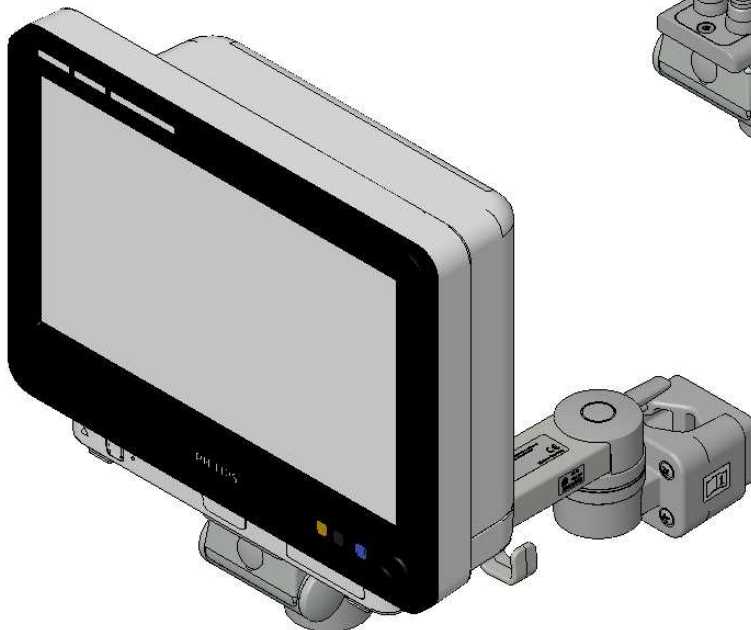

1.

2.

3.

4.

5.

ITD GmbH
Sportplatzstraße 3 - 84381 Johanniskirchen - Germany
Tel. +49-89-61 44 25-0 - Fax +49-89-61 44 25-20
sales@itd-cart.com - www.itd-cart.com

MA.0214.799
006/ 22.01.2014