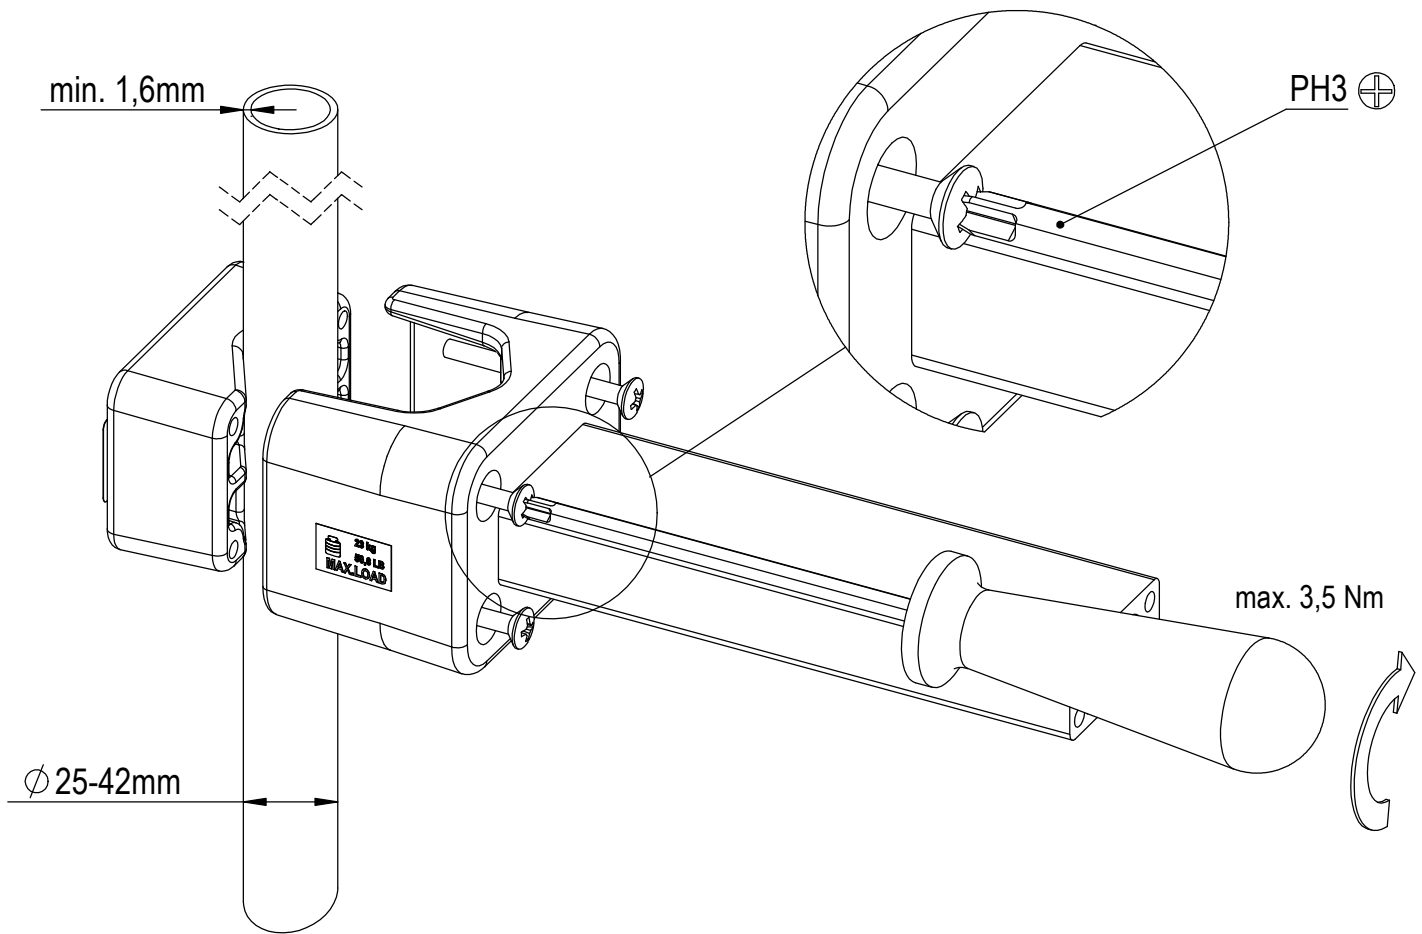

ITD GmbH
Sportplatzstraße 3 - 84381 Johanniskirchen • Germany
Tel. +49-89-61 44 25-0 • Fax +49-89-61 44 25-20
sales@itd-cart.com • www.itd-cart.com

MA.0214.799
006/ 22.01.2014