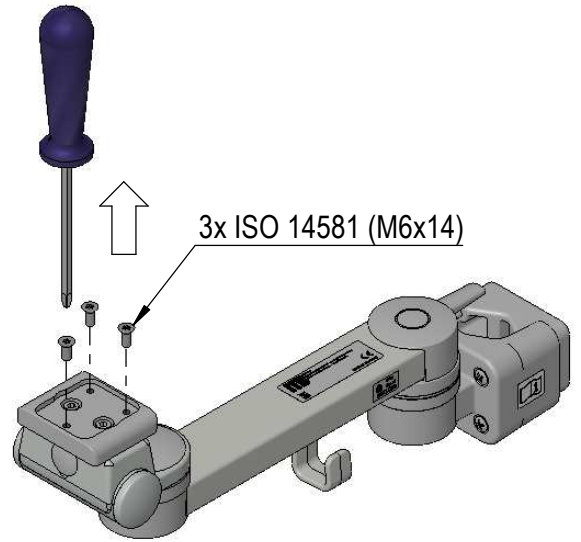

1.

2.

3.

4.

5.

ITD GmbH
Sportplatzstraße 3 - 84381 Johanniskirchen - Germany
Tel. +49-89-61 44 25-0 - Fax +49-89-61 44 25-20
sales@itd-cart.com - www.itd-cart.com

MA.0214.799
006/ 22.01.2014