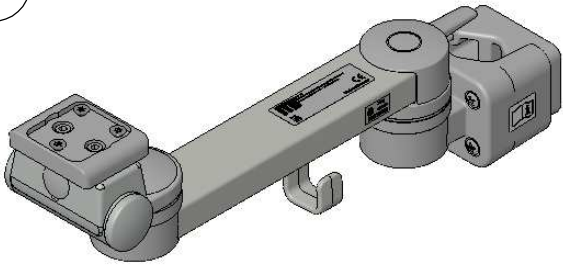

1.

2.

3.

4.

5.

ITD GmbH
Sportplatzstraße 3 - 84381 Johanniskirchen - Germany
Tel. +49-89-61 44 25-0 - Fax +49-89-61 44 25-20
sales@itd-cart.com - www.itd-cart.com

MA.0214.799
006/ 22.01.2014