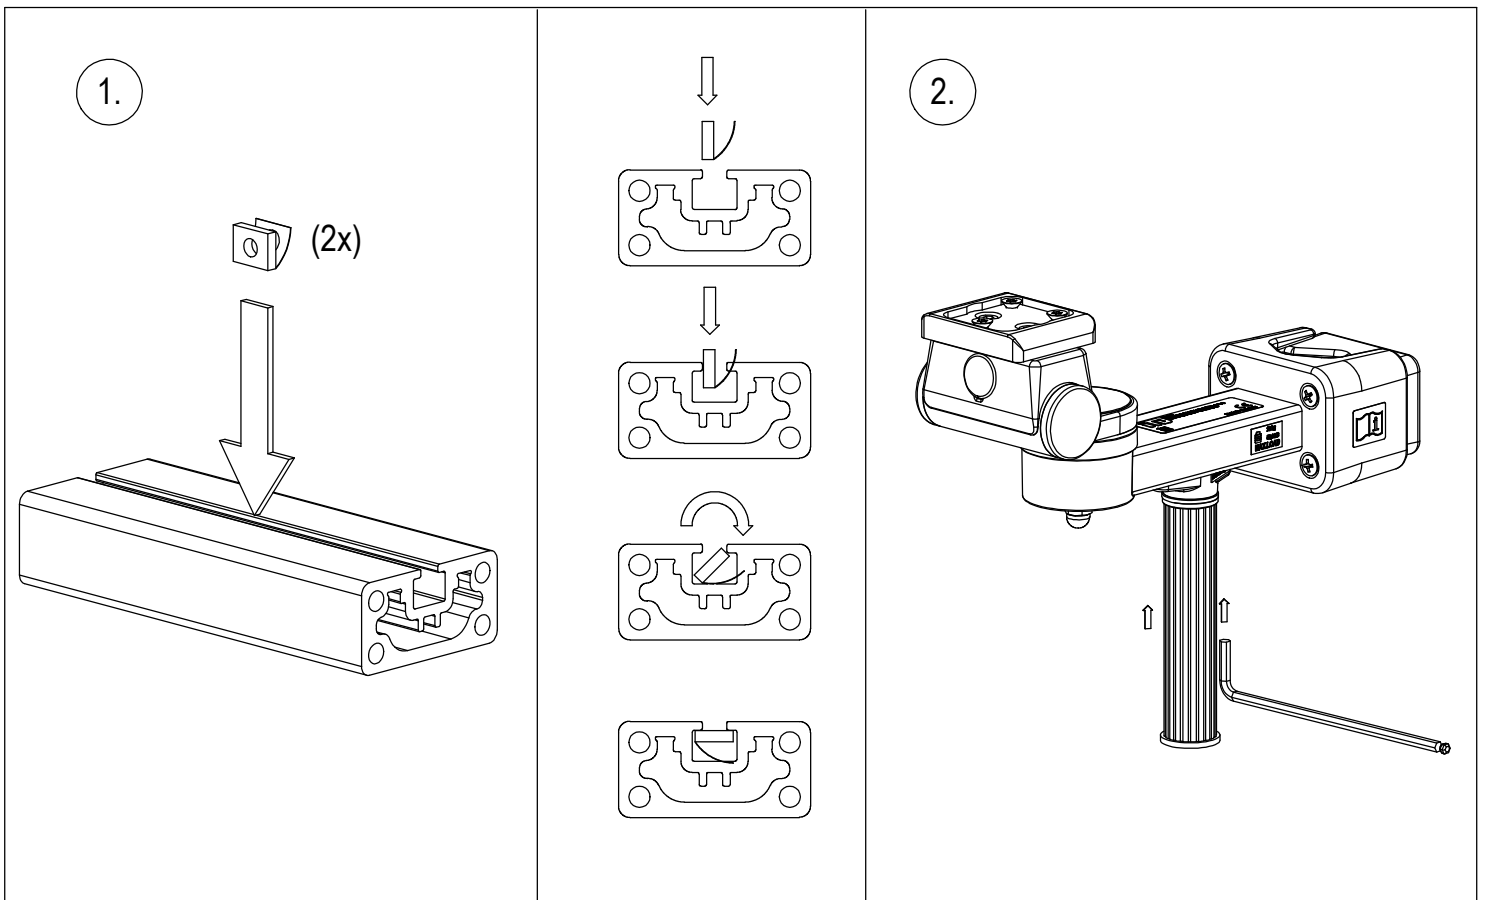

ITD GmbH
Sportplatzstraße 3 - 84381 Johanniskirchen • Germany
Tel. +49-89-61 44 25-0 • Fax +49-89-61 44 25-20
sales@itd-cart.com • www.itd-cart.com

MA.0214.799
006/ 22.01.2014