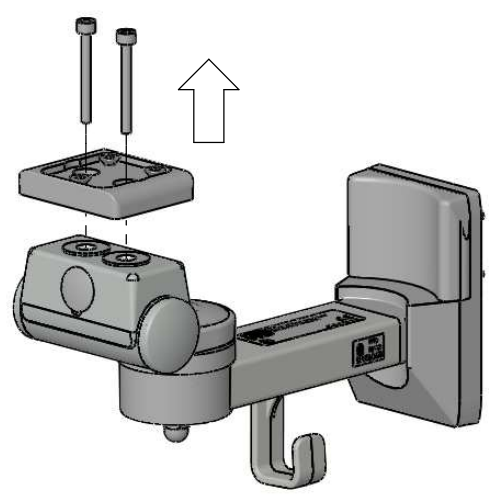

1.

2.

3.

4.

5.

2x torque: min. 4Nm
max. 5Nm

ITD GmbH
Sportplatzstraße 3 84381 Johanniskirchen · Germany
Tel. +49-89-61 44 25-0 · Fax +49-89-61 44 25-20
sales@itd-cart.com · www.itd-cart.com

MA.0411.799
004/ 09.09.2013