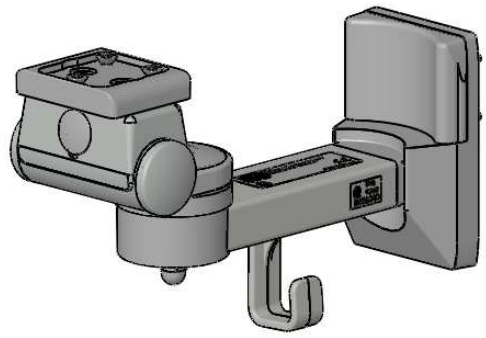

1.

2.

3.

4.

5.

2x torque: min. 4Nm
max. 5Nm

ITD GmbH
Sportplatzstraße 3 84381 Johanniskirchen · Germany
Tel. +49-89-61 44 25-0 · Fax +49-89-61 44 25-20
sales@itd-cart.com · www.itd-cart.com

MA.0411.799
004/ 09.09.2013