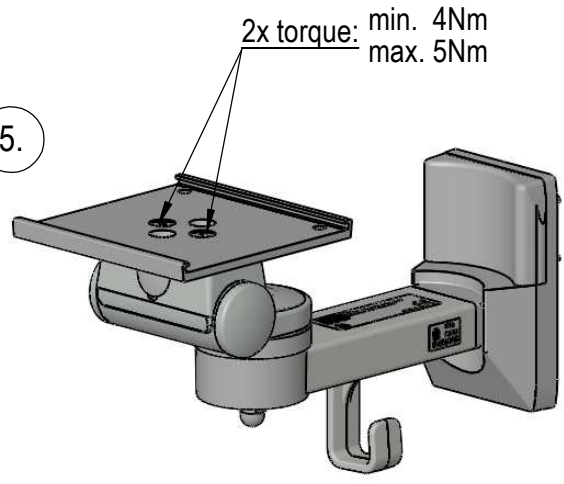

1.

2.

3.

4.

5.

2x torque: min. 4Nm
max. 5Nm

ITD GmbH
Sportplatzstraße 3 84381 Johanniskirchen · Germany
Tel. +49-89-61 44 25-0 · Fax +49-89-61 44 25-20
sales@itd-cart.com · www.itd-cart.com

MA.0411.799
004/ 09.09.2013