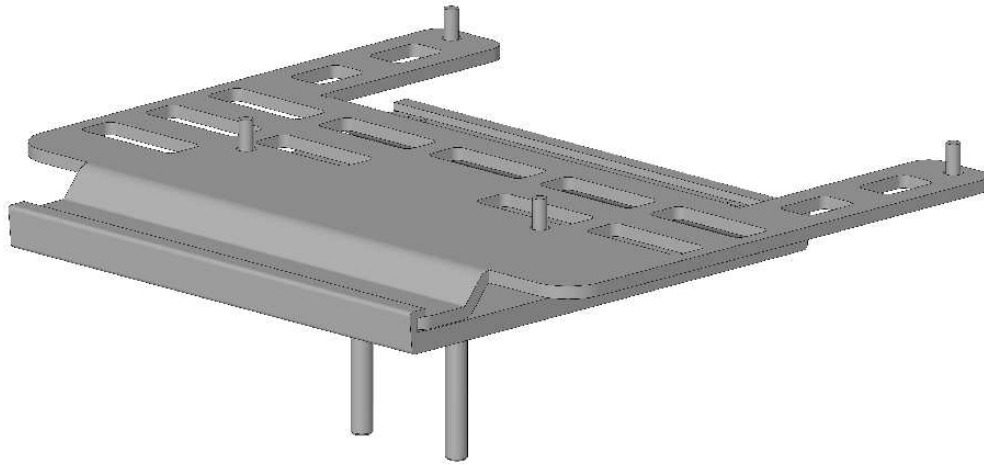

Assembly instructions

for TS.0635.999

configuration compatible with:

- Philips-monitor MX400/MX450 (866060 / 866062)

for TS.0804.999

configuration compatible with:

- Philips-monitor MX600/700 (865242 / 865241)
- Philips-monitor MX800 (865240)