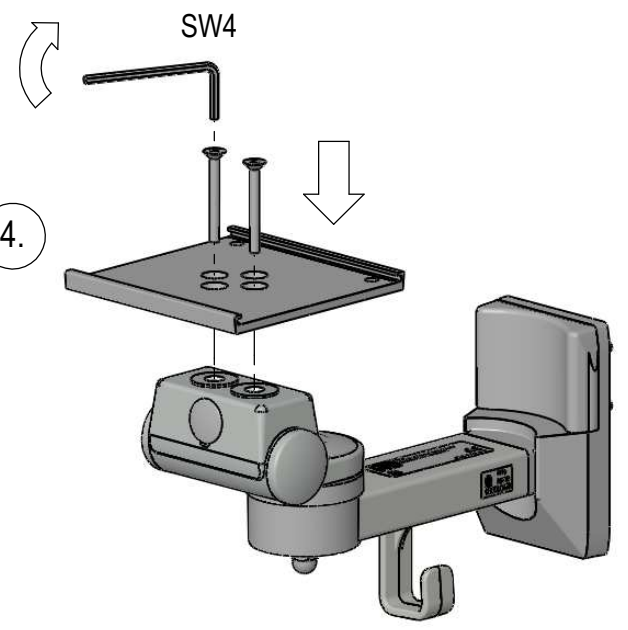

1.

2.

3.

4.

5.

2x torque: min. 4Nm
max. 5Nm

ITD GmbH
Sportplatzstraße 3 84381 Johanniskirchen · Germany
Tel. +49-89-61 44 25-0 · Fax +49-89-61 44 25-20
sales@itd-cart.com · www.itd-cart.com

MA.0411.799
004/ 09.09.2013