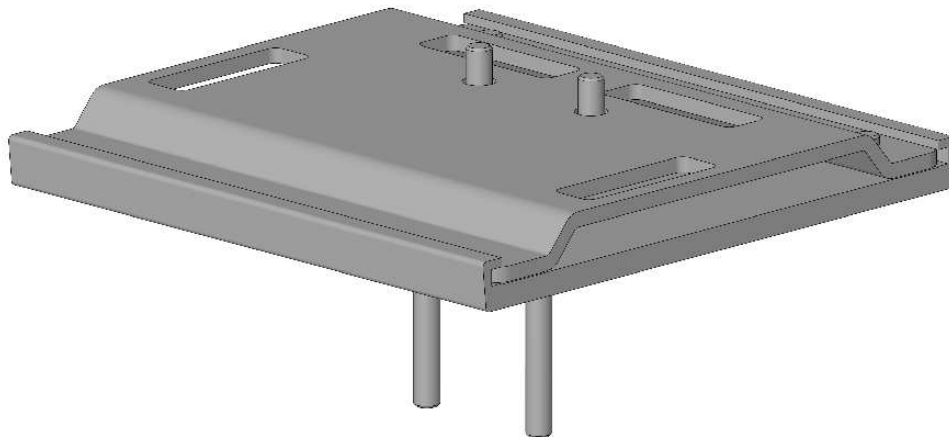

Assembly instructions

for TS.0635.999

configuration compatible with:

- Philips-monitor MX400/MX450 (866060 / 866062)

for TS.0804.999

configuration compatible with:

- Philips-monitor MX600/700 (865242 / 865241)
- Philips-monitor MX800 (865240)