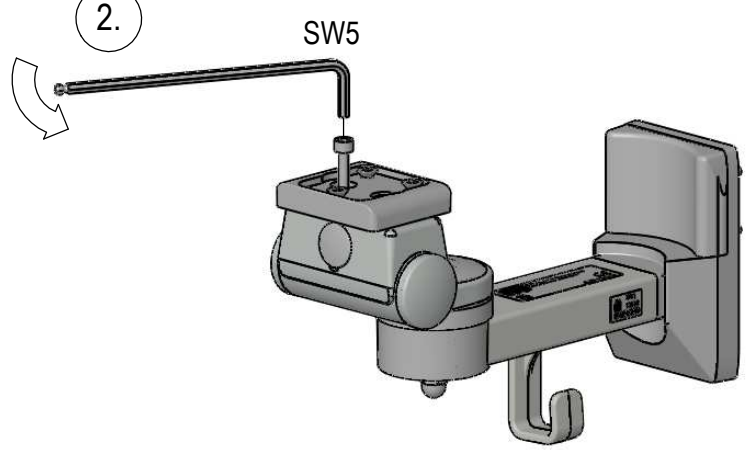

1.

2.

3.

4.

5.

2x torque: min. 4Nm
max. 5Nm

ITD GmbH
Sportplatzstraße 3 84381 Johanniskirchen · Germany
Tel. +49-89-61 44 25-0 · Fax +49-89-61 44 25-20
sales@itd-cart.com · www.itd-cart.com

MA.0411.799
004/ 09.09.2013