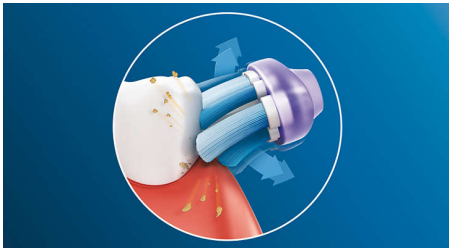

Say goodbye to plaque

This enhances our sonic cleaning power, ensuring a deeper clean even in hard-to-reach areas. Thanks to its flexible design, Premium Gum Care removes up to 10x more plaque than a manual toothbrush.